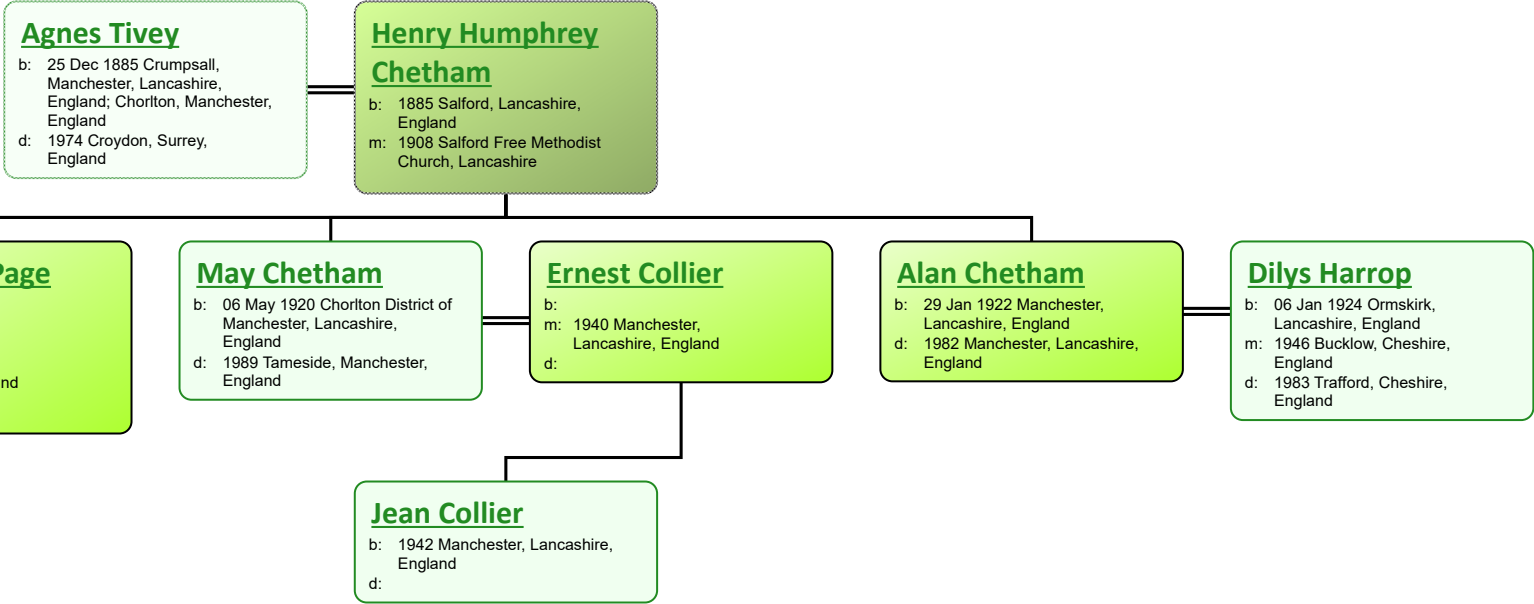

www.tiveyfamilytree.com

3

**Alice Corbett**

b: 1855 Derby, Derbyshire, England  
d: 1937 Hertfordshire, England

**Henry King**

b: Abt. 1857 Wheathampstead, Hertfordshire, England  
m: 19 May 1877 St Werburgh, Derby, Derbyshire, England

**Walter King**

b: 1879 Derby, Derbyshire, England  
d:

**Elizabeth Amelia King**

b: 1883 Derby, Derbyshire, England  
d:

**Harry King**

b: 1884 Wheathampstead, Hertfordshire, England; St Albans District Dec Qtr 1884 Volume 3a Page 504  
d:

22

**Annie Temple**

b: 1887 Harpenden, St Albans, Hertfordshire, England  
m: 1908 St Albans District of Hertfordshire  
d:

**Edith Joyce King**

b: 1887 Wheathampstead, Hertfordshire, England; St Albans District Sept Qtr Volume 3a Page 519  
d:

www.tiveyfamilytree.com

6

www.tiveyfamilytree.com

28

www.tiveyfamilytree.com

www.tiveyfamilytree.com

40