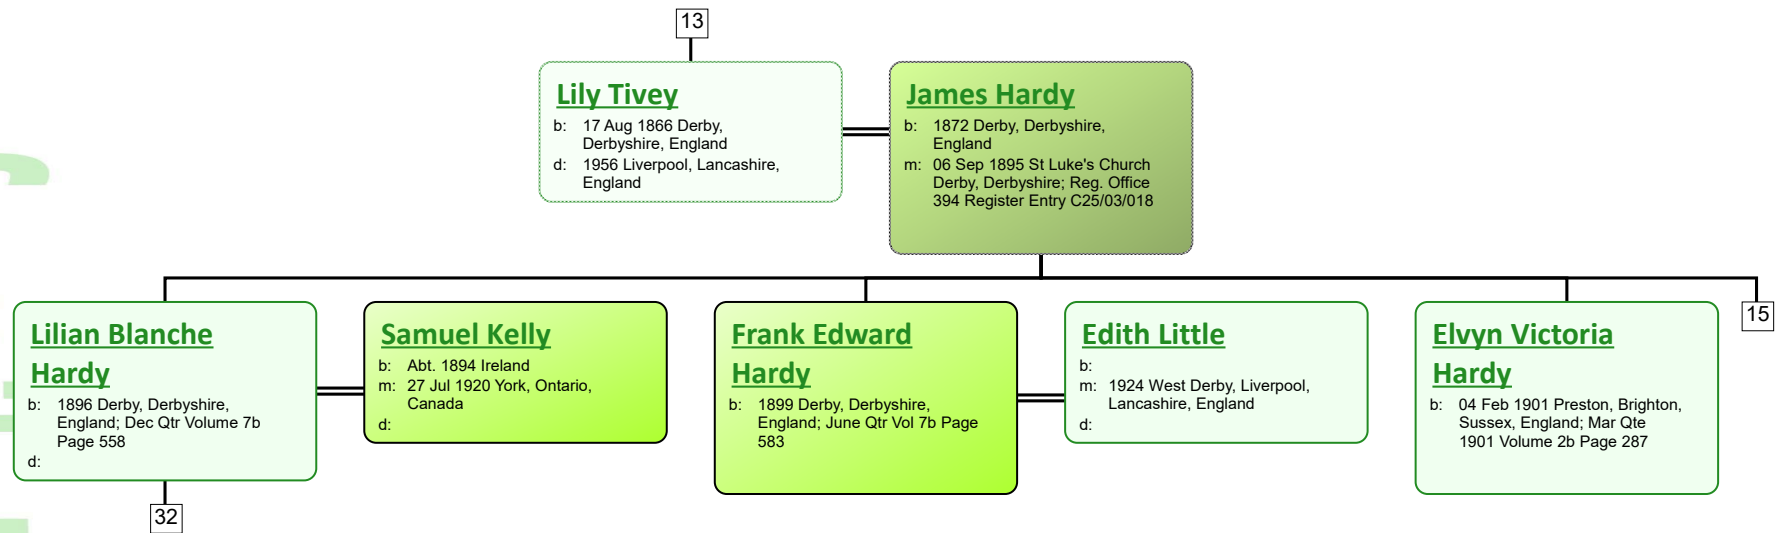

www.tiveyfamilytree.com

3

**Alice Corbett**

b: 1855 Derby, Derbyshire, England  
d: 1937 Hertfordshire, England

**Henry King**

b: Abt. 1857 Wheathampstead, Hertfordshire, England  
m: 19 May 1877 St Werburgh, Derby, Derbyshire, England

**Walter King**

b: 1879 Derby, Derbyshire, England  
d:

**Elizabeth Amelia King**

b: 1883 Derby, Derbyshire, England  
d:

**Harry King**

b: 1884 Wheathampstead, Hertfordshire, England; St Albans District Dec Qtr 1884 Volume 3a Page 504  
d:

22

**Annie Temple**

b: 1887 Harpenden, St Albans, Hertfordshire, England  
m: 1908 St Albans District of Hertfordshire  
d:

**Edith Joyce King**

b: 1887 Wheathampstead, Hertfordshire, England; St Albans District Sept Qtr Volume 3a Page 519  
d:

23

**Frederick J Peters**

b: Hertfordshire  
m:  
d:

5

www.tiveyfamilytree.com

www.tiveyfamilytree.com

www.tiveyfamilytree.com

www.tiveyfamilytree.com