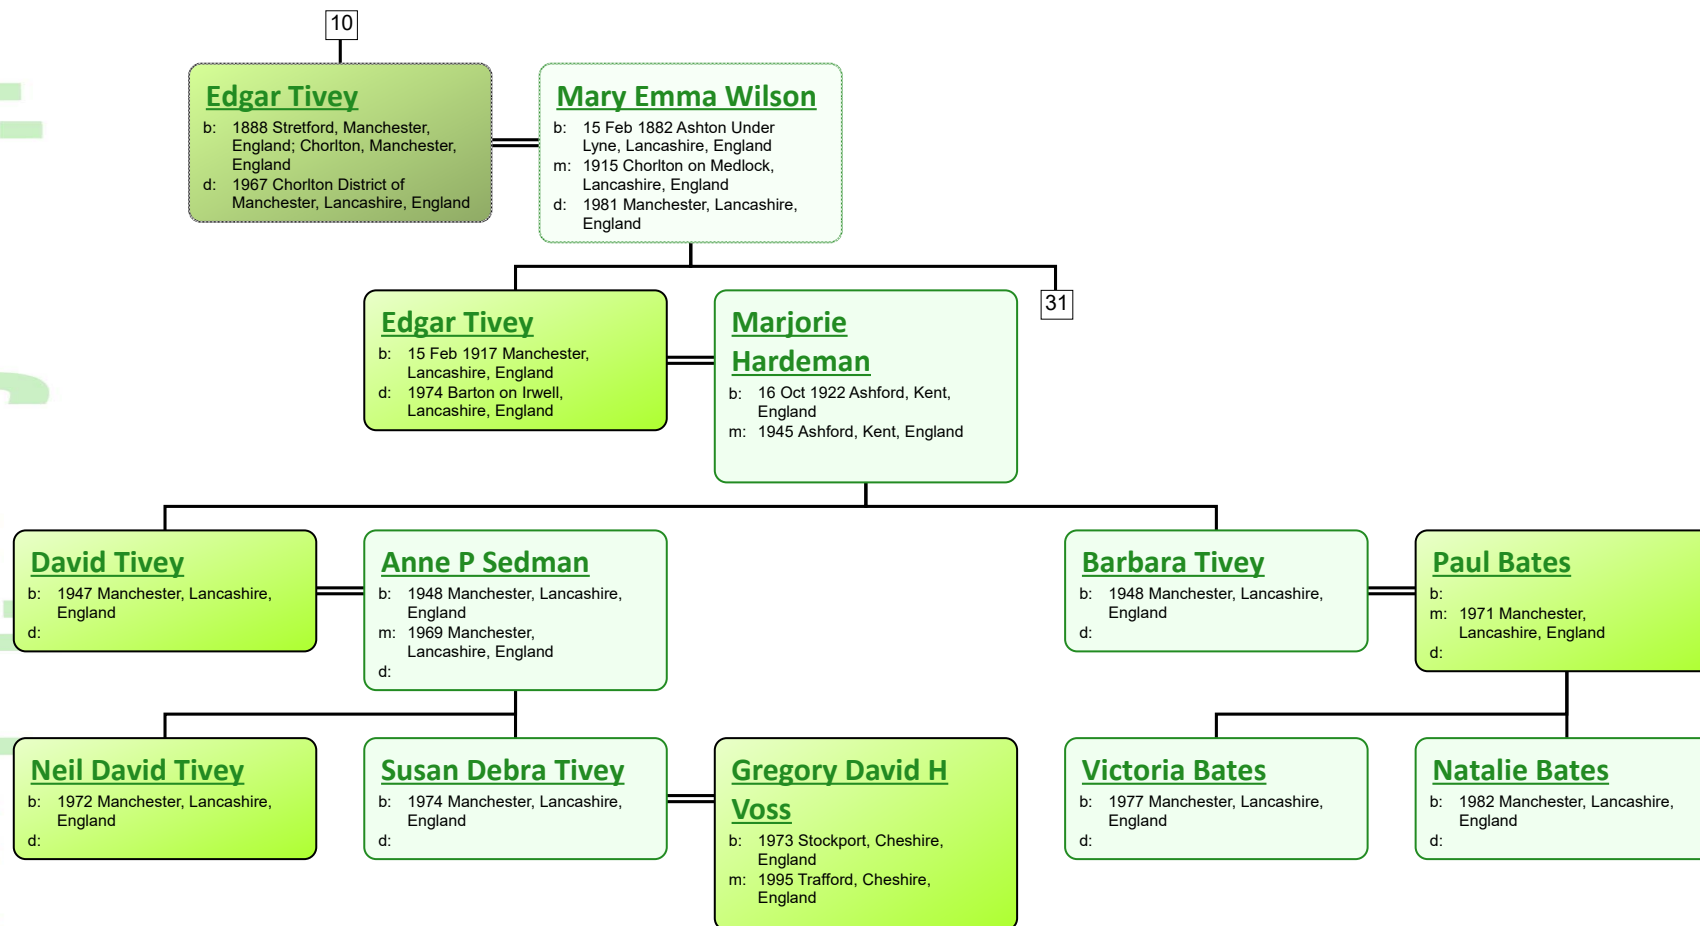

www.tiveyfamilytree.com

3

**Alice Corbett**

b: 1855 Derby, Derbyshire, England  
d: 1937 Hertfordshire, England

**Henry King**

b: Abt. 1857 Wheathampstead, Hertfordshire, England  
m: 19 May 1877 St Werburgh, Derby, Derbyshire, England

**Walter King**

b: 1879 Derby, Derbyshire, England  
d:

**Elizabeth Amelia King**

b: 1883 Derby, Derbyshire, England  
d:

**Harry King**

b: 1884 Wheathampstead, Hertfordshire, England; St Albans District Dec Qtr 1884 Volume 3a Page 504  
d:

www.tiveyfamilytree.com

6

www.tiveyfamilytree.com

28

www.tiveyfamilytree.com

www.tiveyfamilytree.com

40