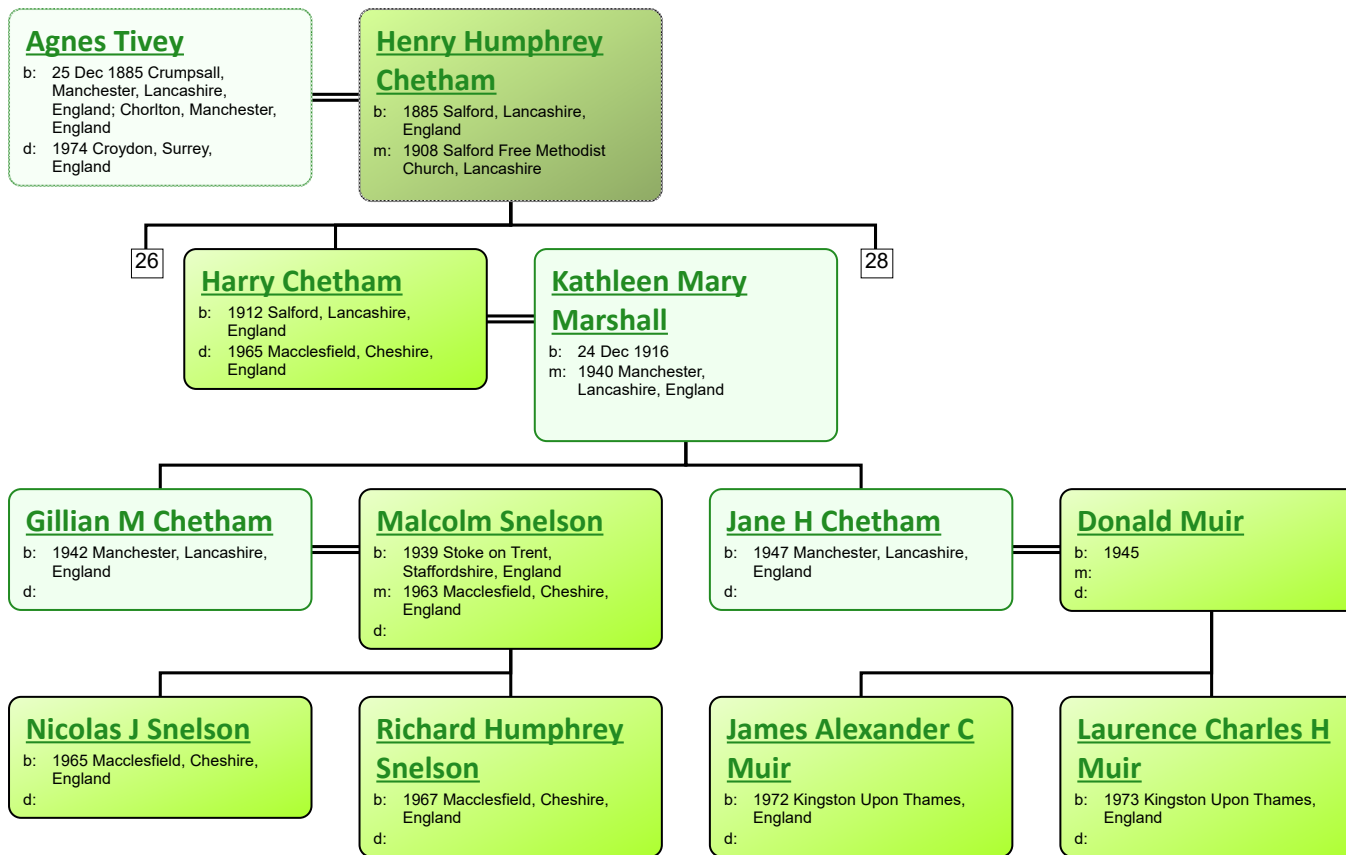

www.tiveyfamilytree.com

3

**Alice Corbett**

b: 1855 Derby, Derbyshire, England  
d: 1937 Hertfordshire, England

**Henry King**

b: Abt. 1857 Wheathampstead, Hertfordshire, England  
m: 19 May 1877 St Werburgh, Derby, Derbyshire, England

**Walter King**

b: 1879 Derby, Derbyshire, England  
d:

**Elizabeth Amelia King**

b: 1883 Derby, Derbyshire, England  
d:

**Harry King**

b: 1884 Wheathampstead, Hertfordshire, England; St Albans District Dec Qtr 1884 Volume 3a Page 504  
d:

22

**Annie Temple**

b: 1887 Harpenden, St Albans, Hertfordshire, England  
m: 1908 St Albans District of Hertfordshire  
d:

**Edith Joyce King**

b: 1887 Wheathampstead, Hertfordshire, England; St Albans District Sept Qtr Volume 3a Page 519  
d:

www.tiveyfamilytree.com

6

www.tiveyfamilytree.com

28

www.tiveyfamilytree.com

www.tiveyfamilytree.com

40