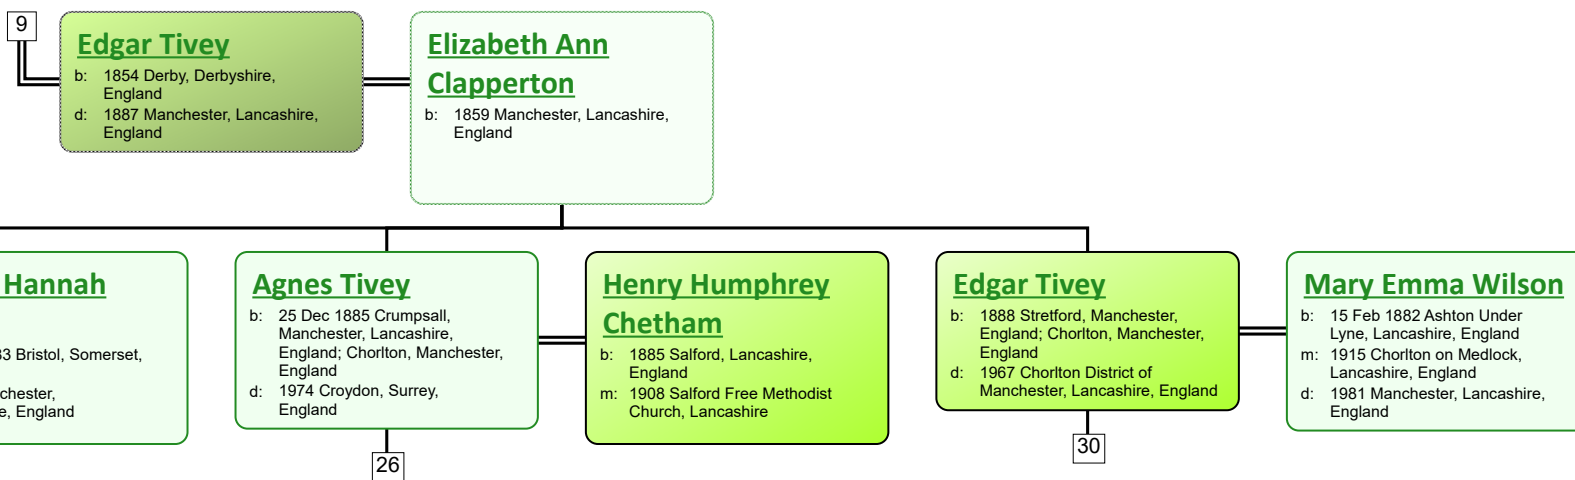

www.tiveyfamilytree.com

3

**Alice Corbett**

b: 1855 Derby, Derbyshire, England  
d: 1937 Hertfordshire, England

**Henry King**

b: Abt. 1857 Wheathampstead, Hertfordshire, England  
m: 19 May 1877 St Werburgh, Derby, Derbyshire, England

**Walter King**

b: 1879 Derby, Derbyshire, England  
d:

**Elizabeth Amelia King**

b: 1883 Derby, Derbyshire, England  
d:

**Harry King**

b: 1884 Wheathampstead, Hertfordshire, England; St Albans District Dec Qtr 1884 Volume 3a Page 504  
d:

22

**Annie Temple**

b: 1887 Harpenden, St Albans, Hertfordshire, England  
m: 1908 St Albans District of Hertfordshire  
d:

**Edith Joyce King**

b: 1887 Wheathampstead, Hertfordshire, England; St Albans District Sept Qtr Volume 3a Page 519  
d:

23

**Frederick J Peters**

b: Hertfordshire  
m:  
d:

5

www.tiveyfamilytree.com

www.tiveyfamilytree.com

www.tiveyfamilytree.com

www.tiveyfamilytree.com