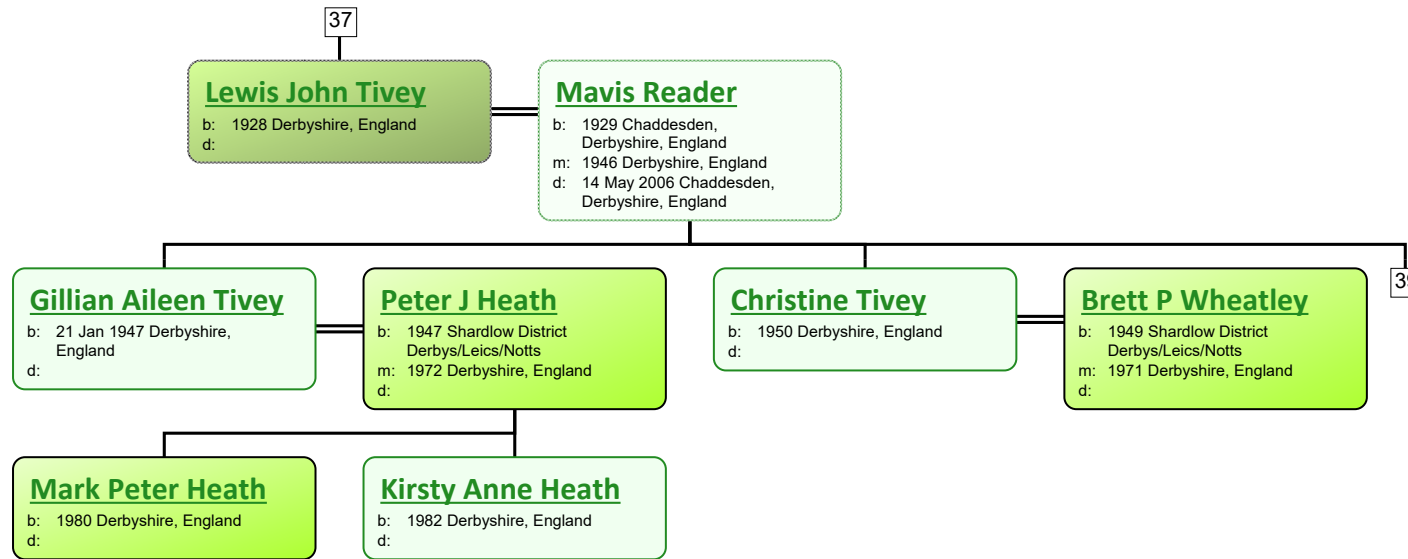

www.tiveyfamilytree.com

3

**Alice Corbett**

b: 1855 Derby, Derbyshire, England  
d: 1937 Hertfordshire, England

**Henry King**

b: Abt. 1857 Wheathampstead, Hertfordshire, England  
m: 19 May 1877 St Werburgh, Derby, Derbyshire, England

**Walter King**

b: 1879 Derby, Derbyshire, England  
d:

**Elizabeth Amelia King**

b: 1883 Derby, Derbyshire, England  
d:

**Harry King**

b: 1884 Wheathampstead, Hertfordshire, England; St Albans District Dec Qtr 1884 Volume 3a Page 504  
d:

22

**Annie Temple**

b: 1887 Harpenden, St Albans, Hertfordshire, England  
m: 1908 St Albans District of Hertfordshire  
d:

**Edith Joyce King**

b: 1887 Wheathampstead, Hertfordshire, England; St Albans District Sept Qtr Volume 3a Page 519  
d:

www.tiveyfamilytree.com

6

www.tiveyfamilytree.com

28

www.tiveyfamilytree.com

www.tiveyfamilytree.com

40