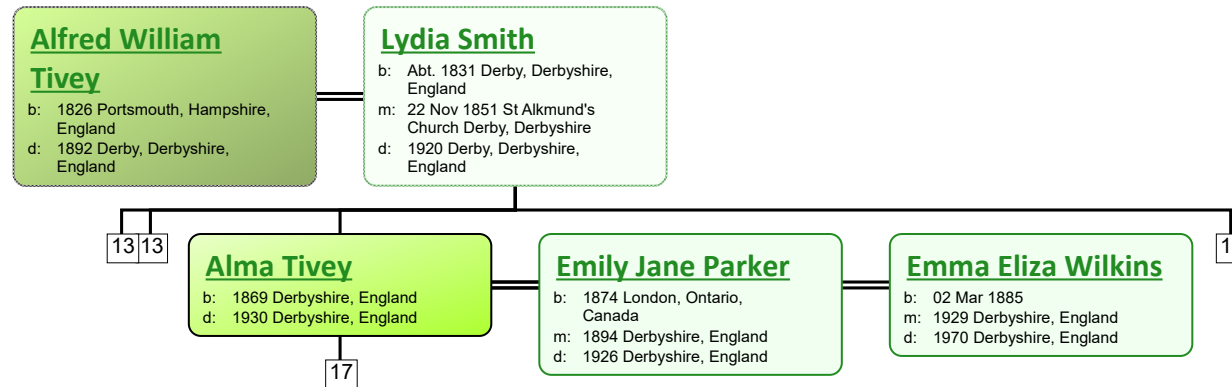

www.tiveyfamilytree.com

3

**Alice Corbett**

b: 1855 Derby, Derbyshire, England  
d: 1937 Hertfordshire, England

**Henry King**

b: Abt. 1857 Wheathampstead, Hertfordshire, England  
m: 19 May 1877 St Werburgh, Derby, Derbyshire, England

**Walter King**

b: 1879 Derby, Derbyshire, England  
d:

**Elizabeth Amelia King**

b: 1883 Derby, Derbyshire, England  
d:

**Harry King**

b: 1884 Wheathampstead, Hertfordshire, England; St Albans District Dec Qtr 1884 Volume 3a Page 504  
d:

22

**Annie Temple**

b: 1887 Harpenden, St Albans, Hertfordshire, England  
m: 1908 St Albans District of Hertfordshire  
d:

**Edith Joyce King**

b: 1887 Wheathampstead, Hertfordshire, England; St Albans District Sept Qtr Volume 3a Page 519  
d:

23

**Frederick J Peters**

b: Hertfordshire  
m:  
d:

5

www.tiveyfamilytree.com

www.tiveyfamilytree.com

www.tiveyfamilytree.com

www.tiveyfamilytree.com