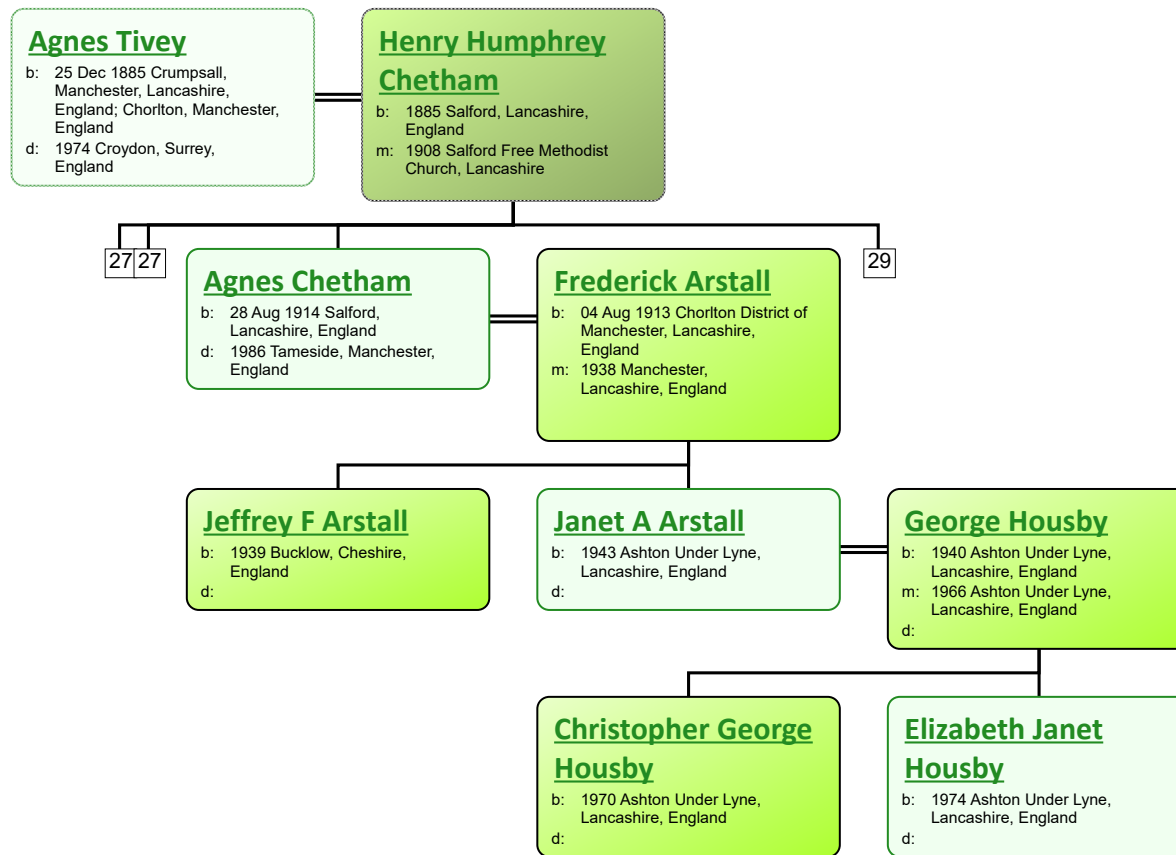

www.tiveyfamilytree.com

3

**Alice Corbett**

b: 1855 Derby, Derbyshire, England  
d: 1937 Hertfordshire, England

**Henry King**

b: Abt. 1857 Wheathampstead, Hertfordshire, England  
m: 19 May 1877 St Werburgh, Derby, Derbyshire, England

**Walter King**

b: 1879 Derby, Derbyshire, England  
d:

**Elizabeth Amelia King**

b: 1883 Derby, Derbyshire, England  
d:

**Harry King**

b: 1884 Wheathampstead, Hertfordshire, England; St Albans District Dec Qtr 1884 Volume 3a Page 504  
d:

23

**Frederick J Peters**

b: Hertfordshire  
m:  
d:

5

www.tiveyfamilytree.com

www.tiveyfamilytree.com

www.tiveyfamilytree.com

www.tiveyfamilytree.com

www.tiveyfamilytree.com

6

www.tiveyfamilytree.com

28

www.tiveyfamilytree.com

www.tiveyfamilytree.com

40