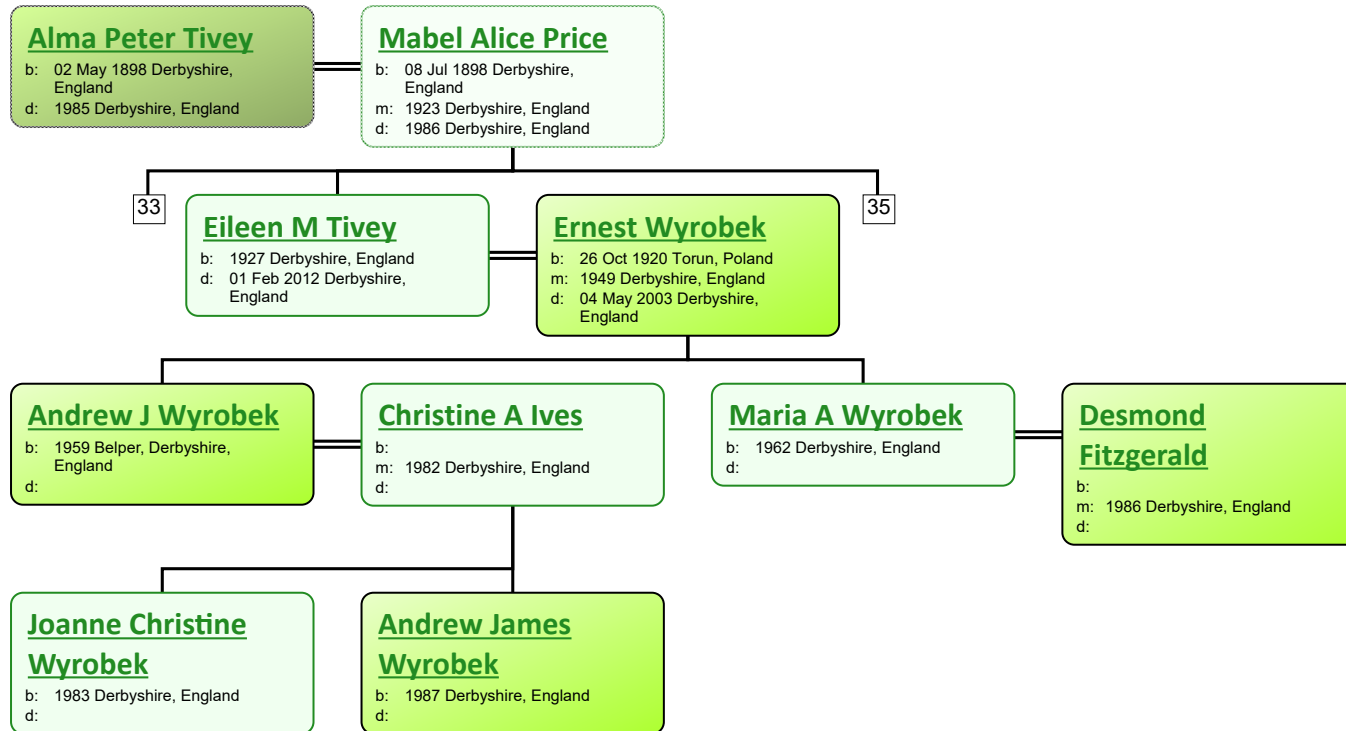

www.tiveyfamilytree.com

3

**Alice Corbett**

b: 1855 Derby, Derbyshire, England  
d: 1937 Hertfordshire, England

**Henry King**

b: Abt. 1857 Wheathampstead, Hertfordshire, England  
m: 19 May 1877 St Werburgh, Derby, Derbyshire, England

**Walter King**

b: 1879 Derby, Derbyshire, England  
d:

**Elizabeth Amelia King**

b: 1883 Derby, Derbyshire, England  
d:

**Harry King**

b: 1884 Wheathampstead, Hertfordshire, England; St Albans District Dec Qtr 1884 Volume 3a Page 504  
d:

23

**Frederick J Peters**

b: Hertfordshire  
m:  
d:

5

www.tiveyfamilytree.com

www.tiveyfamilytree.com

www.tiveyfamilytree.com

www.tiveyfamilytree.com

www.tiveyfamilytree.com

6

www.tiveyfamilytree.com

28

www.tiveyfamilytree.com

www.tiveyfamilytree.com

40