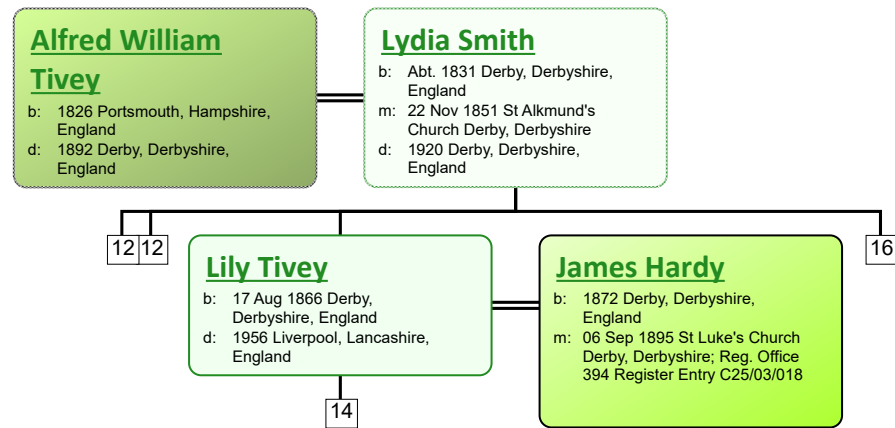

www.tiveyfamilytree.com

3

**Alice Corbett**

b: 1855 Derby, Derbyshire, England  
d: 1937 Hertfordshire, England

**Henry King**

b: Abt. 1857 Wheathampstead, Hertfordshire, England  
m: 19 May 1877 St Werburgh, Derby, Derbyshire, England

**Walter King**

b: 1879 Derby, Derbyshire, England  
d:

**Elizabeth Amelia King**

b: 1883 Derby, Derbyshire, England  
d:

**Harry King**

b: 1884 Wheathampstead, Hertfordshire, England; St Albans District Dec Qtr 1884 Volume 3a Page 504  
d:

22

**Annie Temple**

b: 1887 Harpenden, St Albans, Hertfordshire, England  
m: 1908 St Albans District of Hertfordshire  
d:

**Edith Joyce King**

b: 1887 Wheathampstead, Hertfordshire, England; St Albans District Sept Qtr Volume 3a Page 519  
d:

23

**Frederick J Peters**

b: Hertfordshire  
m:  
d:

5

www.tiveyfamilytree.com

www.tiveyfamilytree.com

www.tiveyfamilytree.com

www.tiveyfamilytree.com