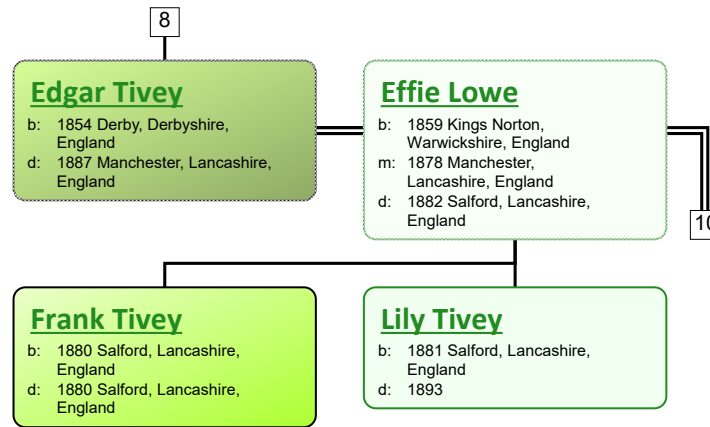

www.tiveyfamilytree.com

3

**Alice Corbett**

b: 1855 Derby, Derbyshire, England  
d: 1937 Hertfordshire, England

**Henry King**

b: Abt. 1857 Wheathampstead, Hertfordshire, England  
m: 19 May 1877 St Werburgh, Derby, Derbyshire, England

**Walter King**

b: 1879 Derby, Derbyshire, England  
d:

**Elizabeth Amelia King**

b: 1883 Derby, Derbyshire, England  
d:

**Harry King**

b: 1884 Wheathampstead, Hertfordshire, England; St Albans District Dec Qtr 1884 Volume 3a Page 504  
d:

22

**Annie Temple**

b: 1887 Harpenden, St Albans, Hertfordshire, England  
m: 1908 St Albans District of Hertfordshire  
d:

**Edith Joyce King**

b: 1887 Wheathampstead, Hertfordshire, England; St Albans District Sept Qtr Volume 3a Page 519  
d:

23

**Frederick J Peters**

b: Hertfordshire  
m:  
d:

5

www.tiveyfamilytree.com

www.tiveyfamilytree.com

www.tiveyfamilytree.com

www.tiveyfamilytree.com