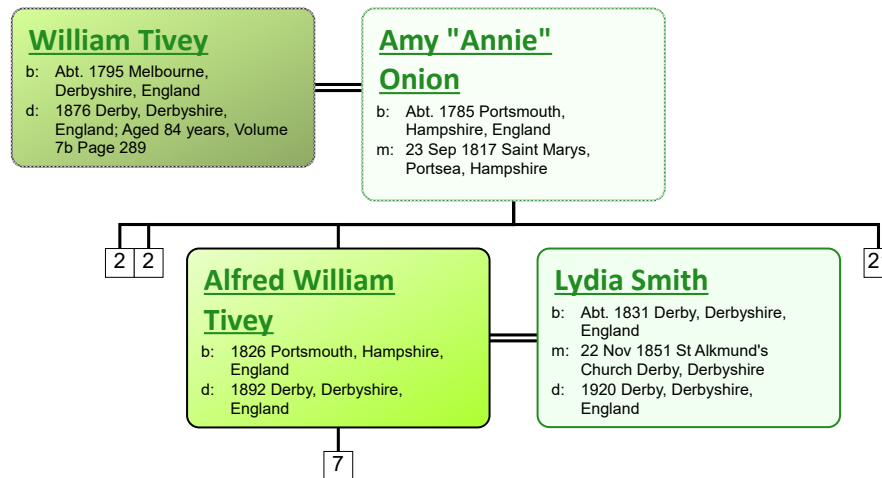

www.tiveyfamilytree.com

3

**Alice Corbett**

b: 1855 Derby, Derbyshire, England  
d: 1937 Hertfordshire, England

**Henry King**

b: Abt. 1857 Wheathampstead, Hertfordshire, England  
m: 19 May 1877 St Werburgh, Derby, Derbyshire, England

**Walter King**

b: 1879 Derby, Derbyshire, England  
d:

**Elizabeth Amelia King**

b: 1883 Derby, Derbyshire, England  
d:

**Harry King**

b: 1884 Wheathampstead, Hertfordshire, England; St Albans District Dec Qtr 1884 Volume 3a Page 504  
d:

22

**Annie Temple**

b: 1887 Harpenden, St Albans, Hertfordshire, England  
m: 1908 St Albans District of Hertfordshire  
d:

**Edith Joyce King**

b: 1887 Wheathampstead, Hertfordshire, England; St Albans District Sept Qtr Volume 3a Page 519  
d:

23

**Frederick J Peters**

b: Hertfordshire  
m:  
d:

5

www.tiveyfamilytree.com

www.tiveyfamilytree.com

www.tiveyfamilytree.com

www.tiveyfamilytree.com