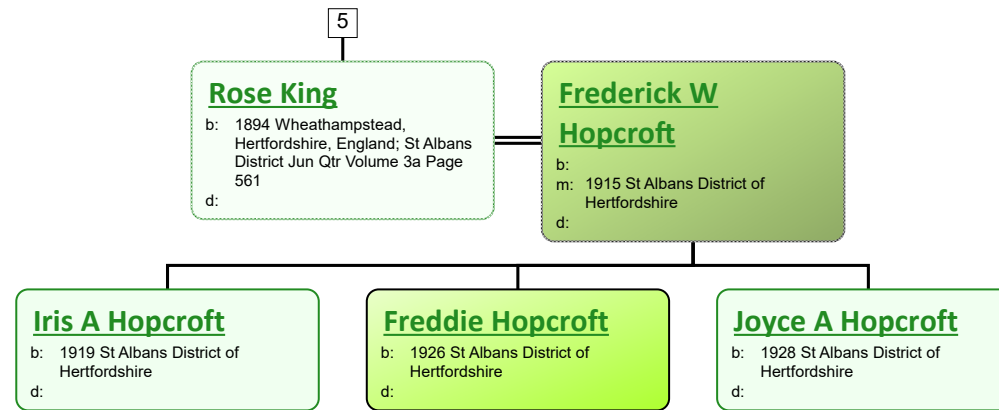

www.tiveyfamilytree.com

3

**Alice Corbett**

b: 1855 Derby, Derbyshire, England  
d: 1937 Hertfordshire, England

**Henry King**

b: Abt. 1857 Wheathampstead, Hertfordshire, England  
m: 19 May 1877 St Werburgh, Derby, Derbyshire, England

**Walter King**

b: 1879 Derby, Derbyshire, England  
d:

**Elizabeth Amelia King**

b: 1883 Derby, Derbyshire, England  
d:

**Harry King**

b: 1884 Wheathampstead, Hertfordshire, England; St Albans District Dec Qtr 1884 Volume 3a Page 504  
d:

23

**Frederick J Peters**

b: Hertfordshire  
m:  
d:

5

www.tiveyfamilytree.com

www.tiveyfamilytree.com

www.tiveyfamilytree.com

www.tiveyfamilytree.com

www.tiveyfamilytree.com

6

www.tiveyfamilytree.com

28

www.tiveyfamilytree.com

www.tiveyfamilytree.com

40