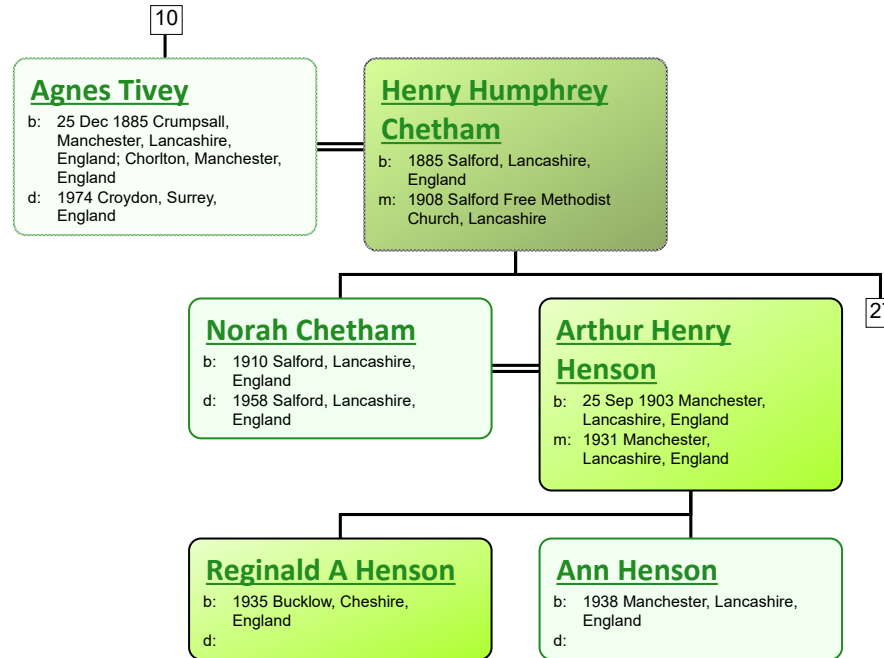

www.tiveyfamilytree.com

3

**Alice Corbett**

b: 1855 Derby, Derbyshire, England  
d: 1937 Hertfordshire, England

**Henry King**

b: Abt. 1857 Wheathampstead, Hertfordshire, England  
m: 19 May 1877 St Werburgh, Derby, Derbyshire, England

**Walter King**

b: 1879 Derby, Derbyshire, England  
d:

**Elizabeth Amelia King**

b: 1883 Derby, Derbyshire, England  
d:

**Harry King**

b: 1884 Wheathampstead, Hertfordshire, England; St Albans District Dec Qtr 1884 Volume 3a Page 504  
d:

22

**Annie Temple**

b: 1887 Harpenden, St Albans, Hertfordshire, England  
m: 1908 St Albans District of Hertfordshire  
d:

**Edith Joyce King**

b: 1887 Wheathampstead, Hertfordshire, England; St Albans District Sept Qtr Volume 3a Page 519  
d:

www.tiveyfamilytree.com

6

www.tiveyfamilytree.com

28

www.tiveyfamilytree.com

www.tiveyfamilytree.com

40