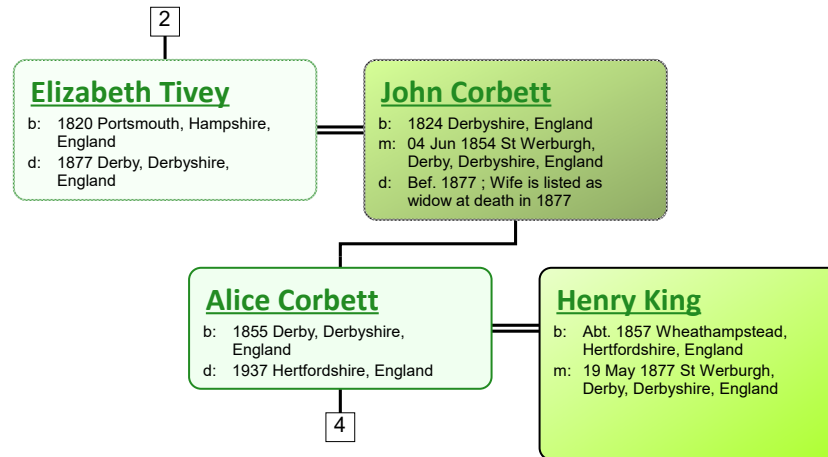

www.tiveyfamilytree.com

3

**Alice Corbett**

b: 1855 Derby, Derbyshire, England  
d: 1937 Hertfordshire, England

**Henry King**

b: Abt. 1857 Wheathampstead, Hertfordshire, England  
m: 19 May 1877 St Werburgh, Derby, Derbyshire, England

**Walter King**

b: 1879 Derby, Derbyshire, England  
d:

**Elizabeth Amelia King**

b: 1883 Derby, Derbyshire, England  
d:

**Harry King**

b: 1884 Wheathampstead, Hertfordshire, England; St Albans District Dec Qtr 1884 Volume 3a Page 504  
d:

22

**Annie Temple**

b: 1887 Harpenden, St Albans, Hertfordshire, England  
m: 1908 St Albans District of Hertfordshire  
d:

**Edith Joyce King**

b: 1887 Wheathampstead, Hertfordshire, England; St Albans District Sept Qtr Volume 3a Page 519  
d: