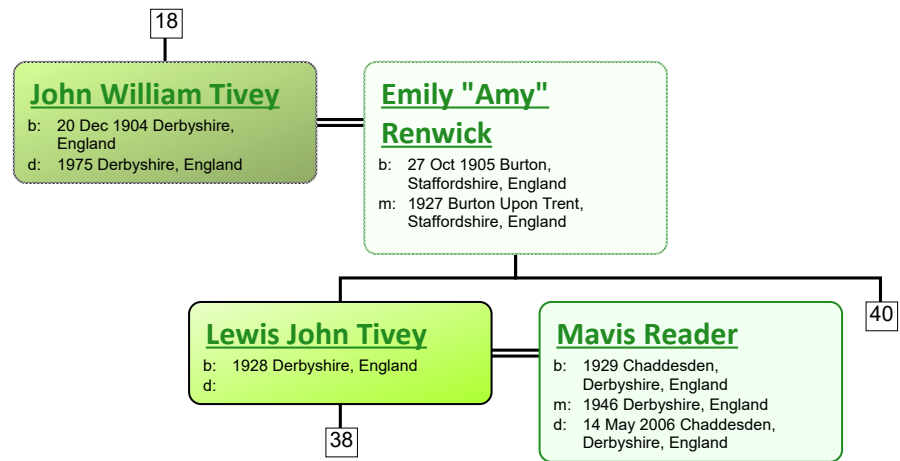

www.tiveyfamilytree.com

3

**Alice Corbett**

b: 1855 Derby, Derbyshire, England  
d: 1937 Hertfordshire, England

**Henry King**

b: Abt. 1857 Wheathampstead, Hertfordshire, England  
m: 19 May 1877 St Werburgh, Derby, Derbyshire, England

**Walter King**

b: 1879 Derby, Derbyshire, England  
d:

**Elizabeth Amelia King**

b: 1883 Derby, Derbyshire, England  
d:

**Harry King**

b: 1884 Wheathampstead, Hertfordshire, England; St Albans District Dec Qtr 1884 Volume 3a Page 504  
d:

23

**Frederick J Peters**

b: Hertfordshire  
m:  
d:

5

www.tiveyfamilytree.com

www.tiveyfamilytree.com

www.tiveyfamilytree.com

www.tiveyfamilytree.com

www.tiveyfamilytree.com

6

www.tiveyfamilytree.com

28

www.tiveyfamilytree.com

www.tiveyfamilytree.com

40