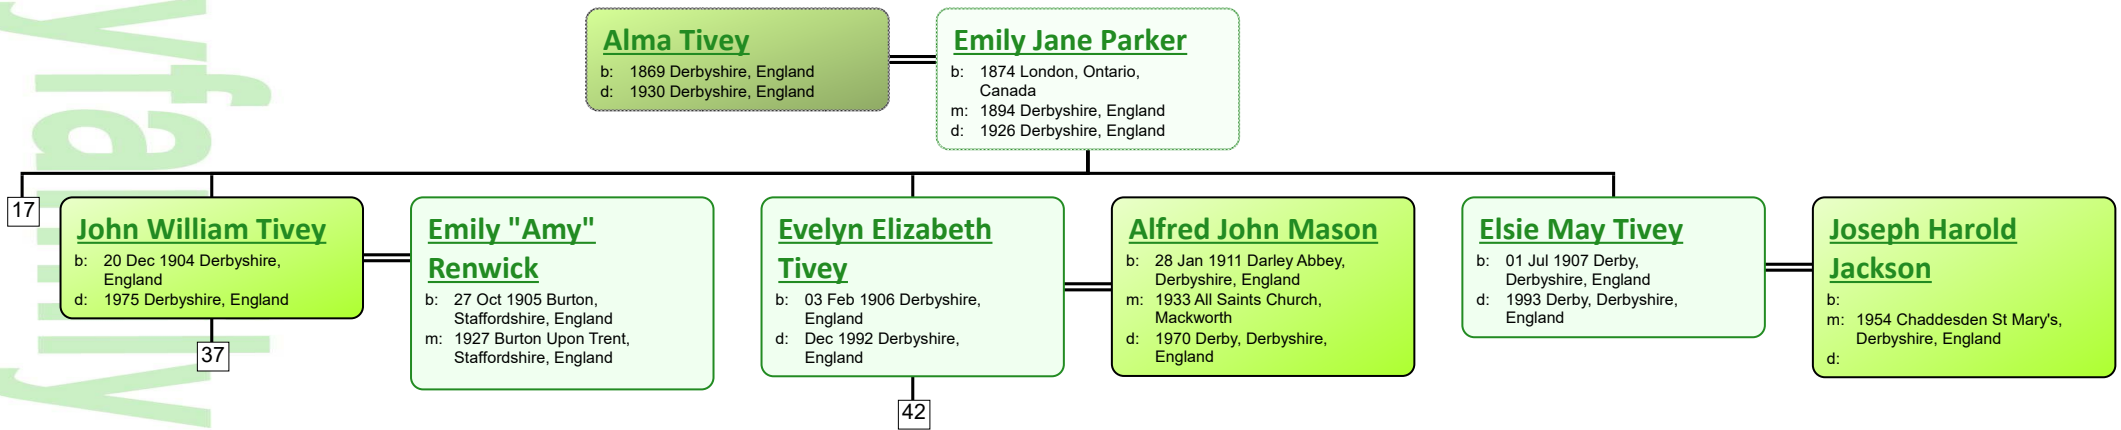

www.tiveyfamilytree.com