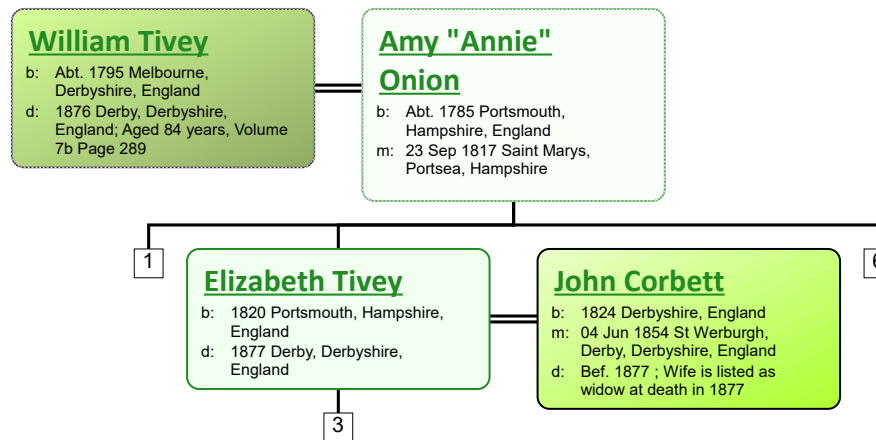

www.tiveyfamilytree.com

3

**Alice Corbett**

b: 1855 Derby, Derbyshire, England  
d: 1937 Hertfordshire, England

**Henry King**

b: Abt. 1857 Wheathampstead, Hertfordshire, England  
m: 19 May 1877 St Werburgh, Derby, Derbyshire, England

**Walter King**

b: 1879 Derby, Derbyshire, England  
d:

**Elizabeth Amelia King**

b: 1883 Derby, Derbyshire, England  
d:

**Harry King**

b: 1884 Wheathampstead, Hertfordshire, England; St Albans District Dec Qtr 1884 Volume 3a Page 504  
d:

22

**Annie Temple**

b: 1887 Harpenden, St Albans, Hertfordshire, England  
m: 1908 St Albans District of Hertfordshire  
d:

**Edith Joyce King**

b: 1887 Wheathampstead, Hertfordshire, England; St Albans District Sept Qtr Volume 3a Page 519  
d: