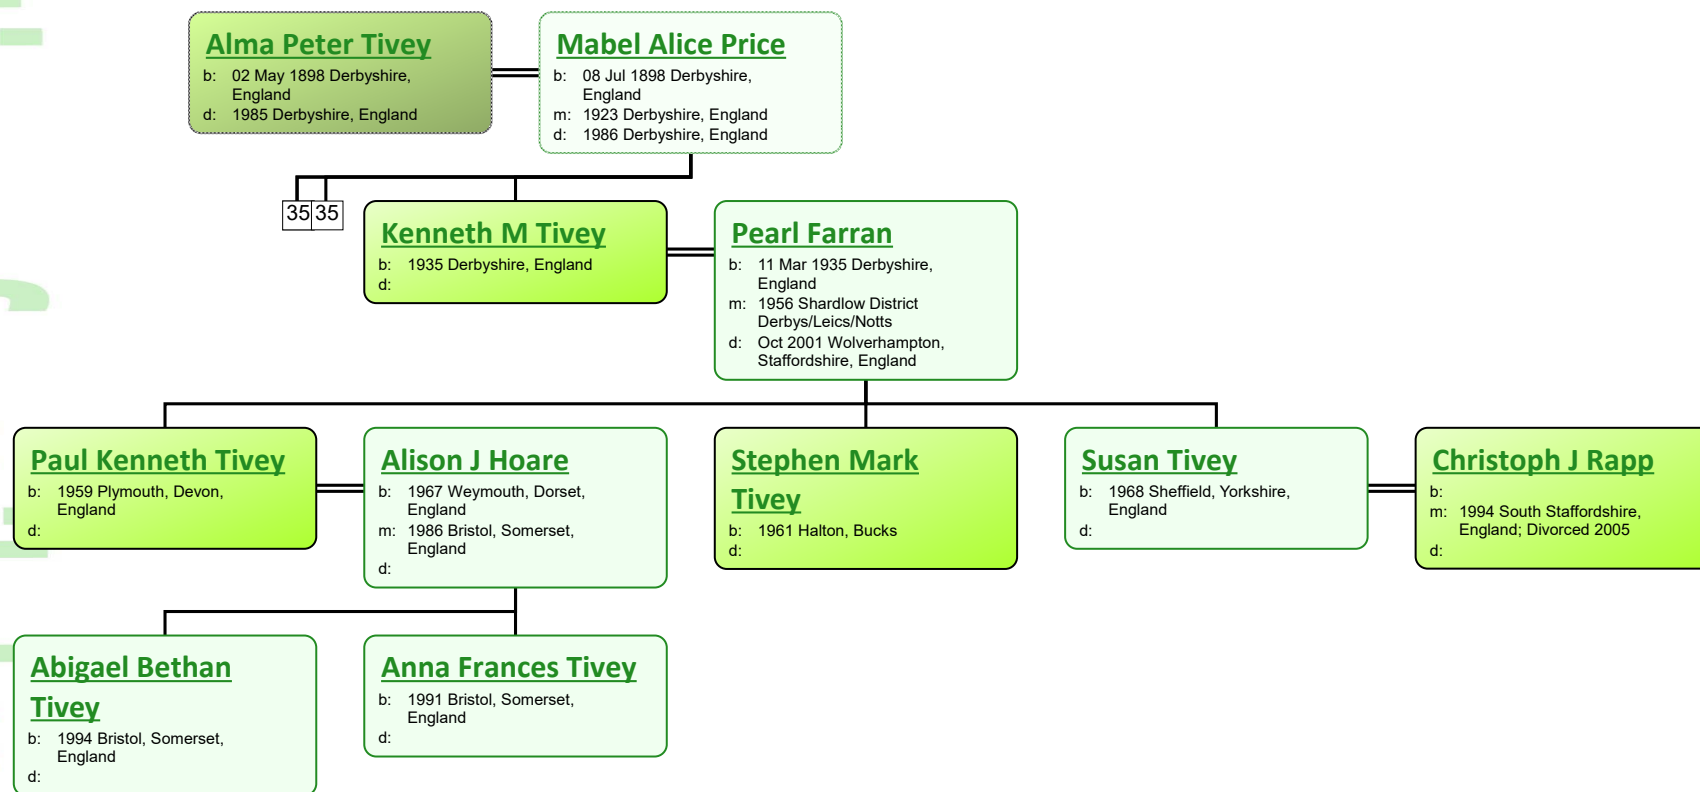

www.tiveyfamilytree.com

3

**Alice Corbett**

b: 1855 Derby, Derbyshire, England  
d: 1937 Hertfordshire, England

**Henry King**

b: Abt. 1857 Wheathampstead, Hertfordshire, England  
m: 19 May 1877 St Werburgh, Derby, Derbyshire, England

**Walter King**

b: 1879 Derby, Derbyshire, England  
d:

**Elizabeth Amelia King**

b: 1883 Derby, Derbyshire, England  
d:

**Harry King**

b: 1884 Wheathampstead, Hertfordshire, England; St Albans District Dec Qtr 1884 Volume 3a Page 504  
d:

22

**Annie Temple**

b: 1887 Harpenden, St Albans, Hertfordshire, England  
m: 1908 St Albans District of Hertfordshire  
d:

**Edith Joyce King**

b: 1887 Wheathampstead, Hertfordshire, England; St Albans District Sept Qtr Volume 3a Page 519  
d:

www.tiveyfamilytree.com

6

www.tiveyfamilytree.com

28

www.tiveyfamilytree.com

www.tiveyfamilytree.com

40