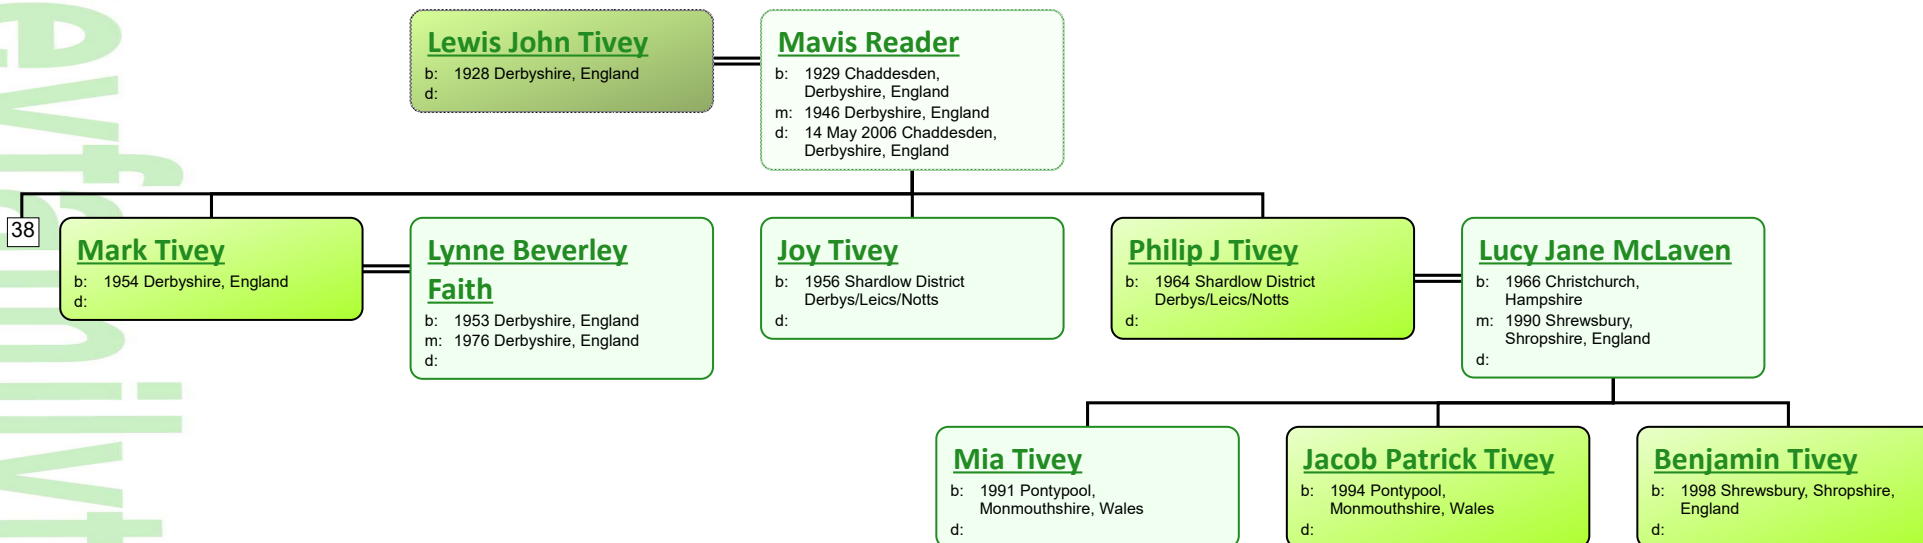

www.tiveyfamilytree.com

3

**Alice Corbett**

b: 1855 Derby, Derbyshire, England  
d: 1937 Hertfordshire, England

**Henry King**

b: Abt. 1857 Wheathampstead, Hertfordshire, England  
m: 19 May 1877 St Werburgh, Derby, Derbyshire, England

**Walter King**

b: 1879 Derby, Derbyshire, England  
d:

**Elizabeth Amelia King**

b: 1883 Derby, Derbyshire, England  
d:

**Harry King**

b: 1884 Wheathampstead, Hertfordshire, England; St Albans District Dec Qtr 1884 Volume 3a Page 504  
d:

22

**Annie Temple**

b: 1887 Harpenden, St Albans, Hertfordshire, England  
m: 1908 St Albans District of Hertfordshire  
d:

**Edith Joyce King**

b: 1887 Wheathampstead, Hertfordshire, England; St Albans District Sept Qtr Volume 3a Page 519  
d:

www.tiveyfamilytree.com

6

www.tiveyfamilytree.com

28

www.tiveyfamilytree.com

www.tiveyfamilytree.com

40