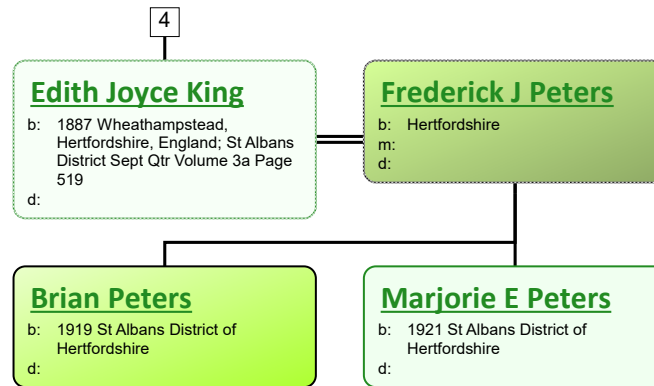

www.tiveyfamilytree.com

3

**Alice Corbett**

b: 1855 Derby, Derbyshire, England  
d: 1937 Hertfordshire, England

**Henry King**

b: Abt. 1857 Wheathampstead, Hertfordshire, England  
m: 19 May 1877 St Werburgh, Derby, Derbyshire, England

**Walter King**

b: 1879 Derby, Derbyshire, England  
d:

**Elizabeth Amelia King**

b: 1883 Derby, Derbyshire, England  
d:

**Harry King**

b: 1884 Wheathampstead, Hertfordshire, England; St Albans District Dec Qtr 1884 Volume 3a Page 504  
d:

23

**Frederick J Peters**

b: Hertfordshire  
m:  
d:

5

www.tiveyfamilytree.com

www.tiveyfamilytree.com

www.tiveyfamilytree.com

www.tiveyfamilytree.com

www.tiveyfamilytree.com

6

www.tiveyfamilytree.com

28

www.tiveyfamilytree.com

www.tiveyfamilytree.com

40