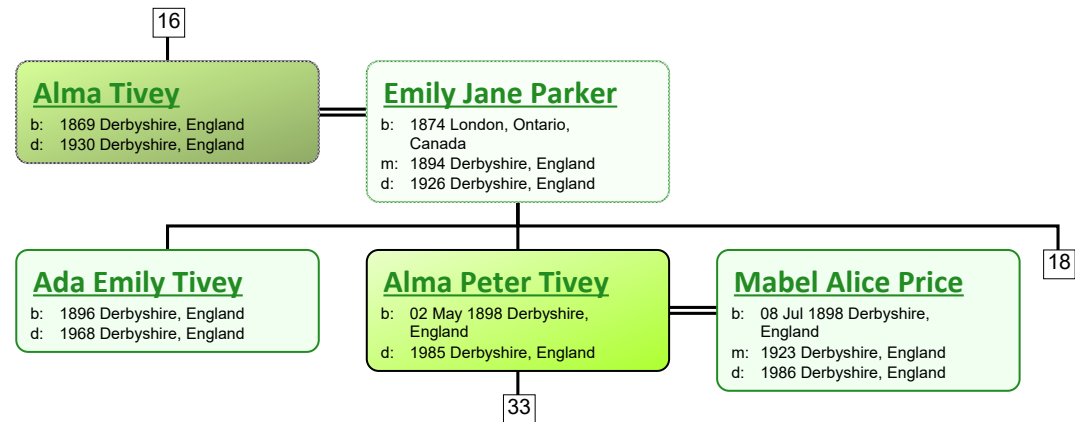

www.tiveyfamilytree.com

3

**Alice Corbett**

b: 1855 Derby, Derbyshire, England  
d: 1937 Hertfordshire, England

**Henry King**

b: Abt. 1857 Wheathampstead, Hertfordshire, England  
m: 19 May 1877 St Werburgh, Derby, Derbyshire, England

**Walter King**

b: 1879 Derby, Derbyshire, England  
d:

**Elizabeth Amelia King**

b: 1883 Derby, Derbyshire, England  
d:

**Harry King**

b: 1884 Wheathampstead, Hertfordshire, England; St Albans District Dec Qtr 1884 Volume 3a Page 504  
d:

22

**Annie Temple**

b: 1887 Harpenden, St Albans, Hertfordshire, England  
m: 1908 St Albans District of Hertfordshire  
d:

**Edith Joyce King**

b: 1887 Wheathampstead, Hertfordshire, England; St Albans District Sept Qtr Volume 3a Page 519  
d:

23

**Frederick J Peters**

b: Hertfordshire  
m:  
d:

5

www.tiveyfamilytree.com

www.tiveyfamilytree.com

www.tiveyfamilytree.com

www.tiveyfamilytree.com