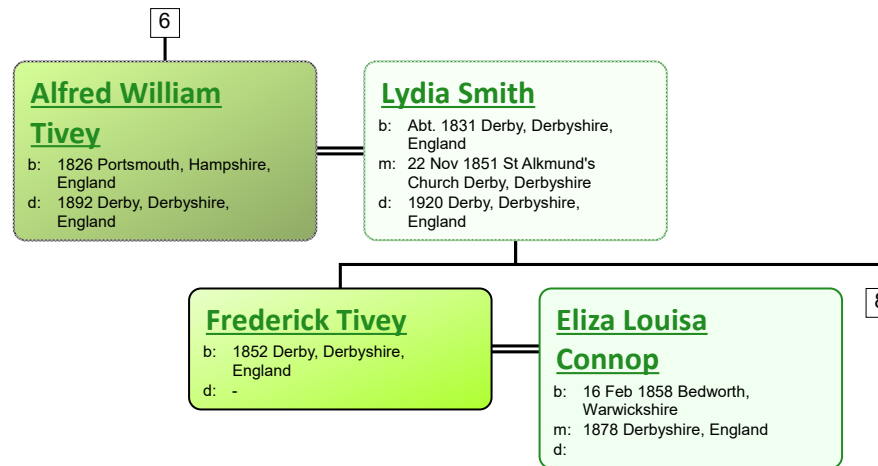

www.tiveyfamilytree.com

3

**Alice Corbett**

b: 1855 Derby, Derbyshire, England  
d: 1937 Hertfordshire, England

**Henry King**

b: Abt. 1857 Wheathampstead, Hertfordshire, England  
m: 19 May 1877 St Werburgh, Derby, Derbyshire, England

**Walter King**

b: 1879 Derby, Derbyshire, England  
d:

**Elizabeth Amelia King**

b: 1883 Derby, Derbyshire, England  
d:

**Harry King**

b: 1884 Wheathampstead, Hertfordshire, England; St Albans District Dec Qtr 1884 Volume 3a Page 504  
d:

22

**Annie Temple**

b: 1887 Harpenden, St Albans, Hertfordshire, England  
m: 1908 St Albans District of Hertfordshire  
d:

**Edith Joyce King**

b: 1887 Wheathampstead, Hertfordshire, England; St Albans District Sept Qtr Volume 3a Page 519  
d:

23

**Frederick J Peters**

b: Hertfordshire  
m:  
d:

5

www.tiveyfamilytree.com

www.tiveyfamilytree.com

www.tiveyfamilytree.com

www.tiveyfamilytree.com