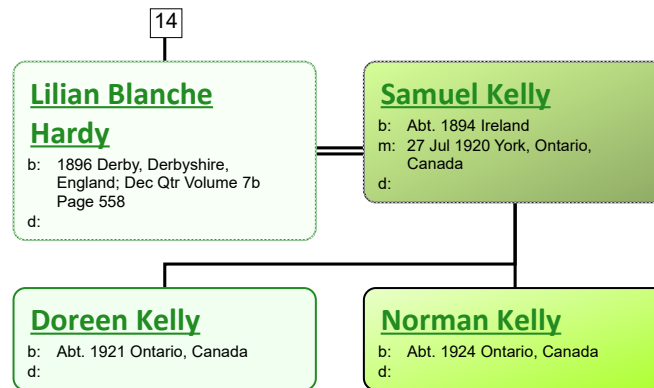

www.tiveyfamilytree.com

3

**Alice Corbett**

b: 1855 Derby, Derbyshire, England  
d: 1937 Hertfordshire, England

**Henry King**

b: Abt. 1857 Wheathampstead, Hertfordshire, England  
m: 19 May 1877 St Werburgh, Derby, Derbyshire, England

**Walter King**

b: 1879 Derby, Derbyshire, England  
d:

**Elizabeth Amelia King**

b: 1883 Derby, Derbyshire, England  
d:

**Harry King**

b: 1884 Wheathampstead, Hertfordshire, England; St Albans District Dec Qtr 1884 Volume 3a Page 504  
d:

www.tiveyfamilytree.com

6

www.tiveyfamilytree.com

28

www.tiveyfamilytree.com

www.tiveyfamilytree.com

40