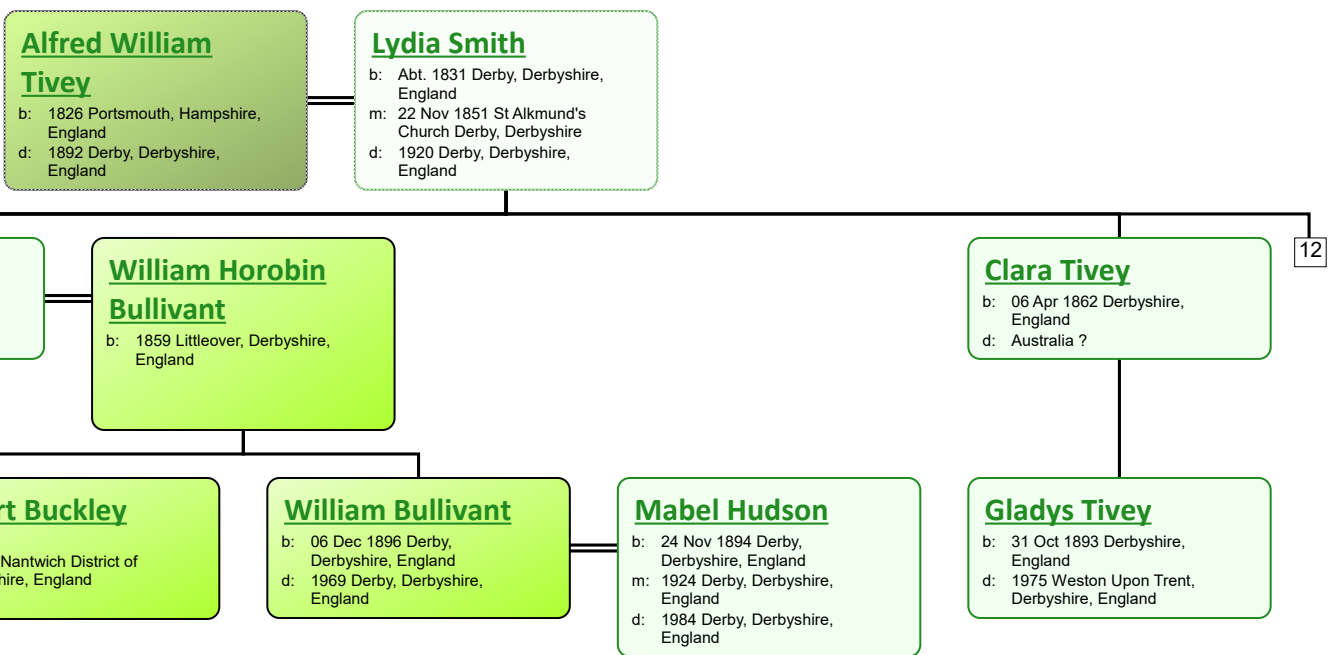

www.tiveyfamilytree.com

3

**Alice Corbett**

b: 1855 Derby, Derbyshire, England  
d: 1937 Hertfordshire, England

**Henry King**

b: Abt. 1857 Wheathampstead, Hertfordshire, England  
m: 19 May 1877 St Werburgh, Derby, Derbyshire, England

**Walter King**

b: 1879 Derby, Derbyshire, England  
d:

**Elizabeth Amelia King**

b: 1883 Derby, Derbyshire, England  
d:

**Harry King**

b: 1884 Wheathampstead, Hertfordshire, England; St Albans District Dec Qtr 1884 Volume 3a Page 504  
d:

22

**Annie Temple**

b: 1887 Harpenden, St Albans, Hertfordshire, England  
m: 1908 St Albans District of Hertfordshire  
d:

**Edith Joyce King**

b: 1887 Wheathampstead, Hertfordshire, England; St Albans District Sept Qtr Volume 3a Page 519  
d:

23

**Frederick J Peters**

b: Hertfordshire  
m:  
d:

5

www.tiveyfamilytree.com

www.tiveyfamilytree.com

www.tiveyfamilytree.com

www.tiveyfamilytree.com