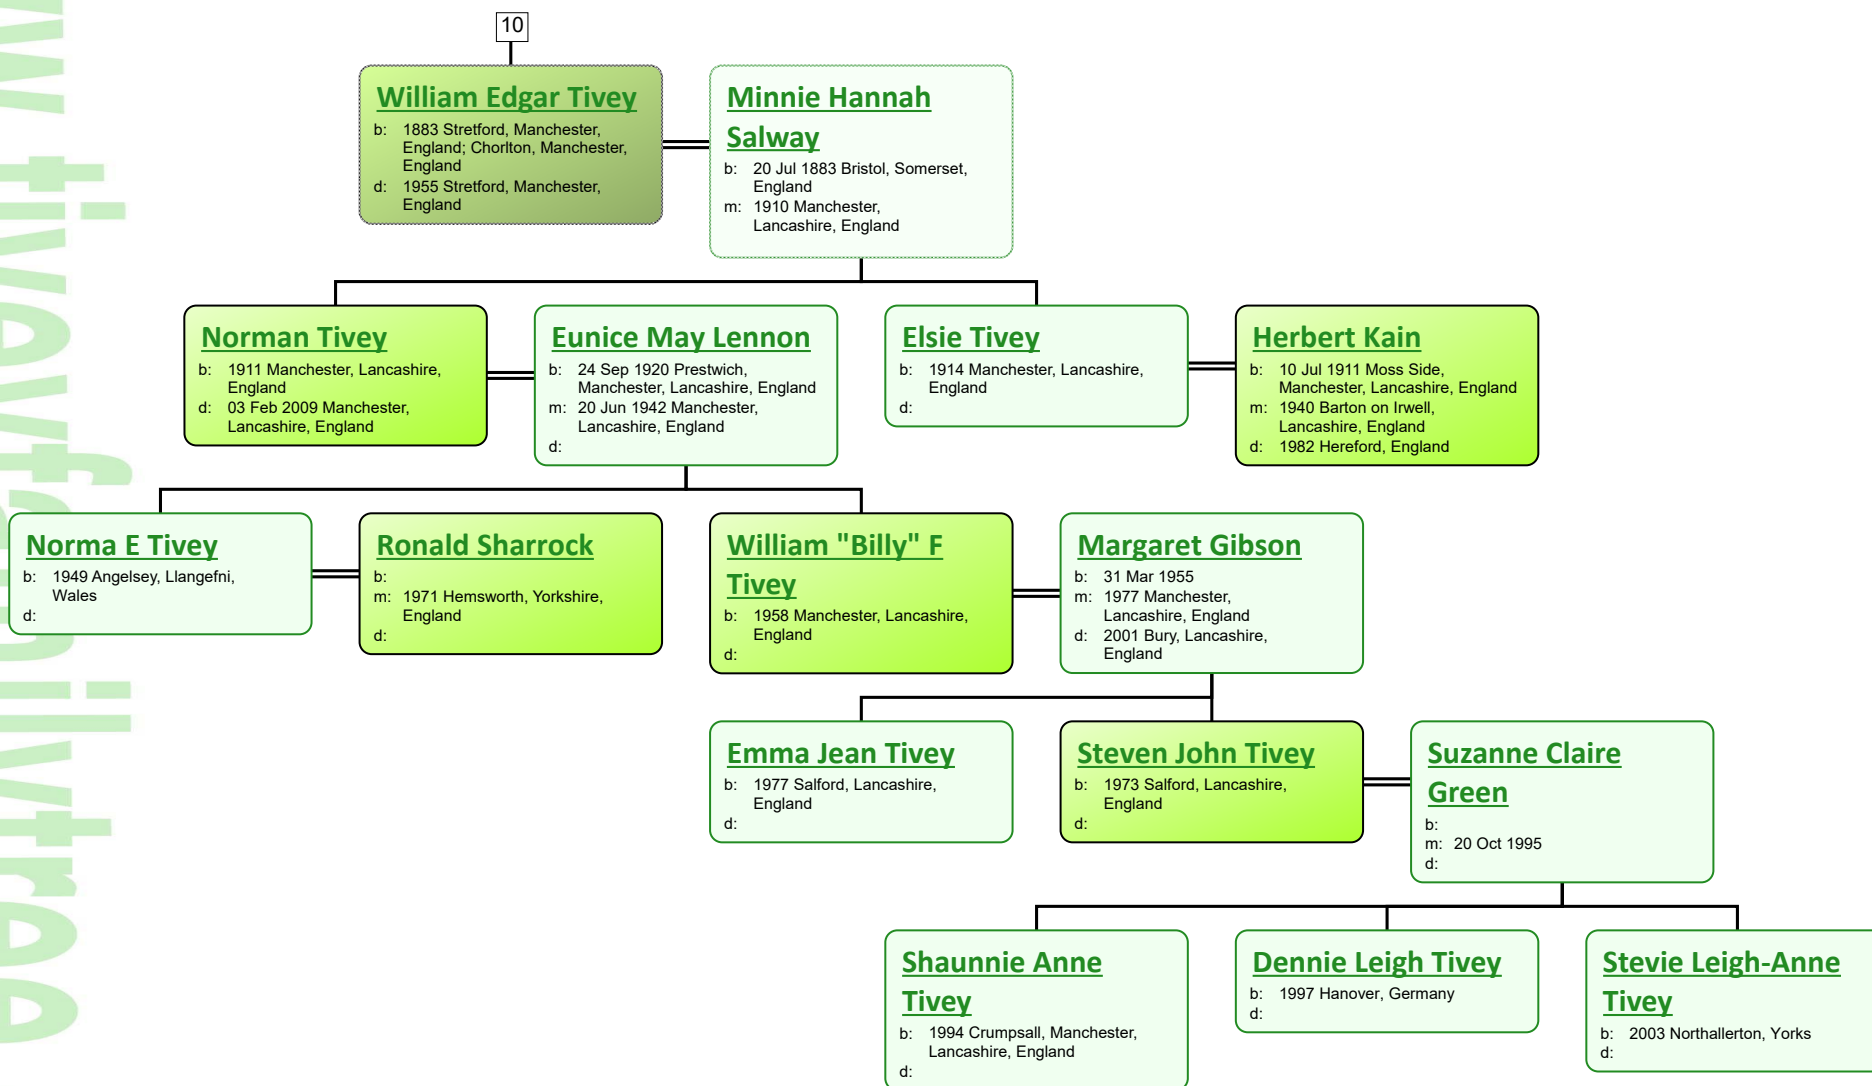

www.tiveyfamilytree.com

3

**Alice Corbett**

b: 1855 Derby, Derbyshire, England  
d: 1937 Hertfordshire, England

**Henry King**

b: Abt. 1857 Wheathampstead, Hertfordshire, England  
m: 19 May 1877 St Werburgh, Derby, Derbyshire, England

**Walter King**

b: 1879 Derby, Derbyshire, England  
d:

**Elizabeth Amelia King**

b: 1883 Derby, Derbyshire, England  
d:

**Harry King**

b: 1884 Wheathampstead, Hertfordshire, England; St Albans District Dec Qtr 1884 Volume 3a Page 504  
d:

23

**Frederick J Peters**

b: Hertfordshire  
m:  
d:

5

www.tiveyfamilytree.com

www.tiveyfamilytree.com

www.tiveyfamilytree.com

www.tiveyfamilytree.com

www.tiveyfamilytree.com

6

www.tiveyfamilytree.com

28

www.tiveyfamilytree.com

www.tiveyfamilytree.com

40