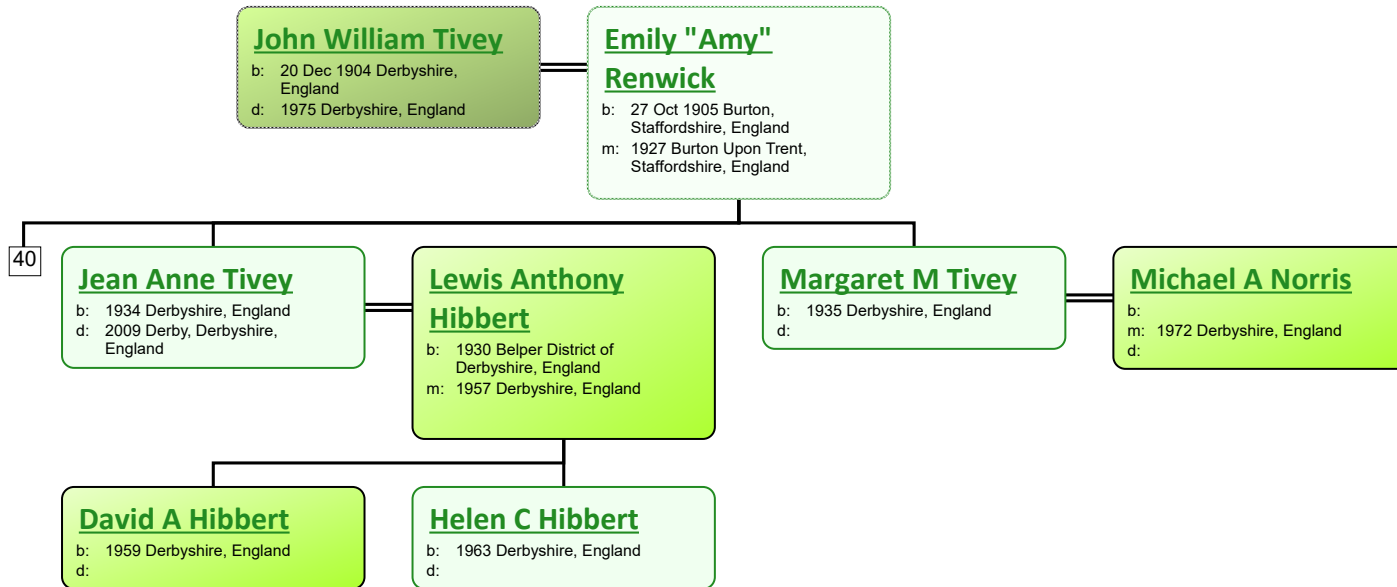

www.tiveyfamilytree.com

3

**Alice Corbett**

b: 1855 Derby, Derbyshire, England  
d: 1937 Hertfordshire, England

**Henry King**

b: Abt. 1857 Wheathampstead, Hertfordshire, England  
m: 19 May 1877 St Werburgh, Derby, Derbyshire, England

**Walter King**

b: 1879 Derby, Derbyshire, England  
d:

**Elizabeth Amelia King**

b: 1883 Derby, Derbyshire, England  
d:

**Harry King**

b: 1884 Wheathampstead, Hertfordshire, England; St Albans District Dec Qtr 1884 Volume 3a Page 504  
d:

23

**Frederick J Peters**

b: Hertfordshire  
m:  
d:

5

www.tiveyfamilytree.com

www.tiveyfamilytree.com

www.tiveyfamilytree.com

www.tiveyfamilytree.com

www.tiveyfamilytree.com

6

www.tiveyfamilytree.com

28

www.tiveyfamilytree.com

www.tiveyfamilytree.com

40