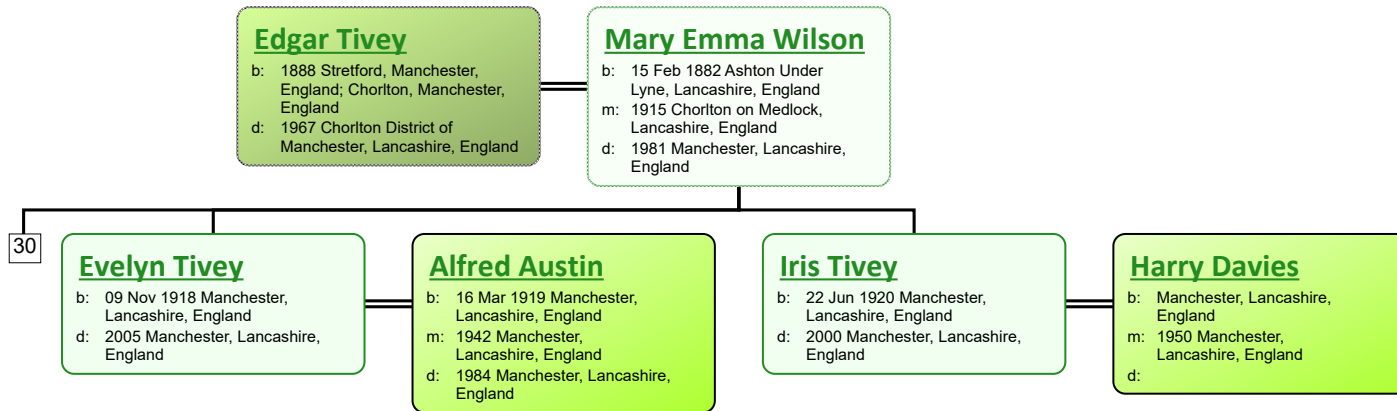

www.tiveyfamilytree.com

3

**Alice Corbett**

b: 1855 Derby, Derbyshire, England  
d: 1937 Hertfordshire, England

**Henry King**

b: Abt. 1857 Wheathampstead, Hertfordshire, England  
m: 19 May 1877 St Werburgh, Derby, Derbyshire, England

**Walter King**

b: 1879 Derby, Derbyshire, England  
d:

**Elizabeth Amelia King**

b: 1883 Derby, Derbyshire, England  
d:

**Harry King**

b: 1884 Wheathampstead, Hertfordshire, England; St Albans District Dec Qtr 1884 Volume 3a Page 504  
d:

22

**Annie Temple**

b: 1887 Harpenden, St Albans, Hertfordshire, England  
m: 1908 St Albans District of Hertfordshire  
d:

**Edith Joyce King**

b: 1887 Wheathampstead, Hertfordshire, England; St Albans District Sept Qtr Volume 3a Page 519  
d:

www.tiveyfamilytree.com

6

www.tiveyfamilytree.com

28

www.tiveyfamilytree.com

www.tiveyfamilytree.com

40