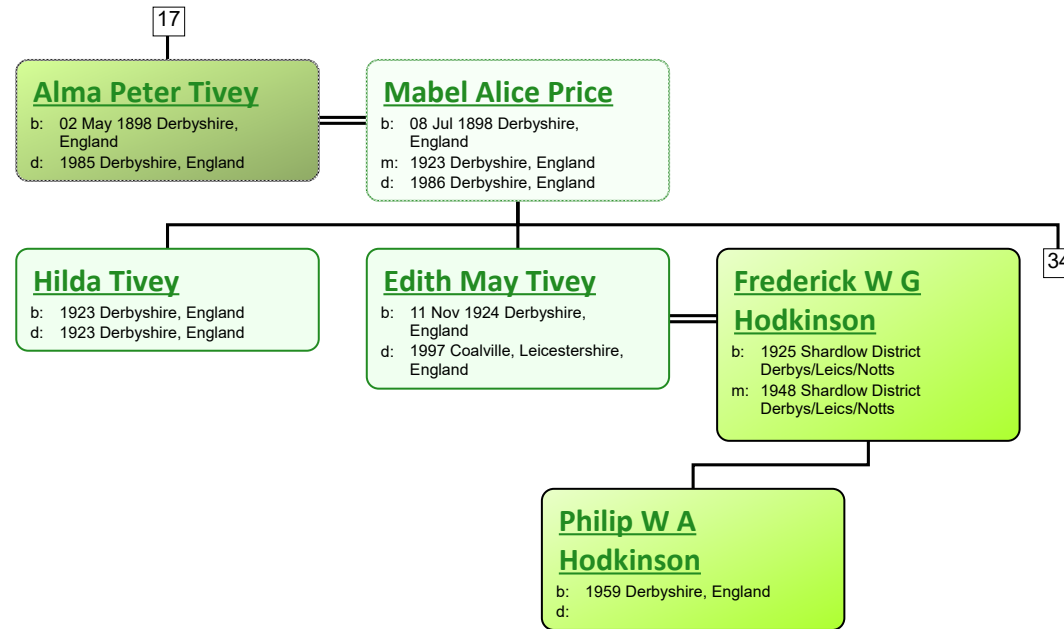

www.tiveyfamilytree.com

3

**Alice Corbett**

b: 1855 Derby, Derbyshire, England  
d: 1937 Hertfordshire, England

**Henry King**

b: Abt. 1857 Wheathampstead, Hertfordshire, England  
m: 19 May 1877 St Werburgh, Derby, Derbyshire, England

**Walter King**

b: 1879 Derby, Derbyshire, England  
d:

**Elizabeth Amelia King**

b: 1883 Derby, Derbyshire, England  
d:

**Harry King**

b: 1884 Wheathampstead, Hertfordshire, England; St Albans District Dec Qtr 1884 Volume 3a Page 504  
d:

23

**Frederick J Peters**

b: Hertfordshire  
m:  
d:

5

www.tiveyfamilytree.com

www.tiveyfamilytree.com

www.tiveyfamilytree.com

www.tiveyfamilytree.com

www.tiveyfamilytree.com

6

www.tiveyfamilytree.com

28

www.tiveyfamilytree.com

www.tiveyfamilytree.com

40