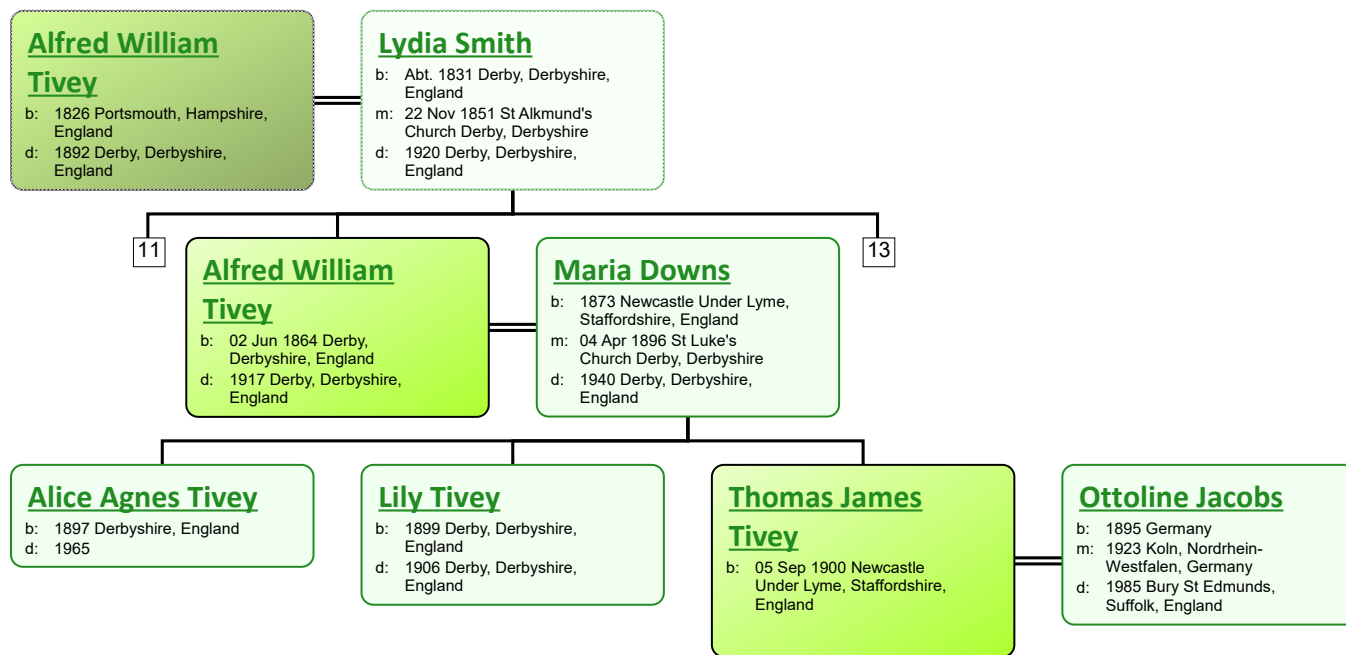

www.tiveyfamilytree.com

3

**Alice Corbett**

b: 1855 Derby, Derbyshire, England  
d: 1937 Hertfordshire, England

**Henry King**

b: Abt. 1857 Wheathampstead, Hertfordshire, England  
m: 19 May 1877 St Werburgh, Derby, Derbyshire, England

**Walter King**

b: 1879 Derby, Derbyshire, England  
d:

**Elizabeth Amelia King**

b: 1883 Derby, Derbyshire, England  
d:

**Harry King**

b: 1884 Wheathampstead, Hertfordshire, England; St Albans District Dec Qtr 1884 Volume 3a Page 504  
d:

22

**Annie Temple**

b: 1887 Harpenden, St Albans, Hertfordshire, England  
m: 1908 St Albans District of Hertfordshire  
d:

**Edith Joyce King**

b: 1887 Wheathampstead, Hertfordshire, England; St Albans District Sept Qtr Volume 3a Page 519  
d:

23

**Frederick J Peters**

b: Hertfordshire  
m:  
d:

5

www.tiveyfamilytree.com

www.tiveyfamilytree.com

www.tiveyfamilytree.com

www.tiveyfamilytree.com