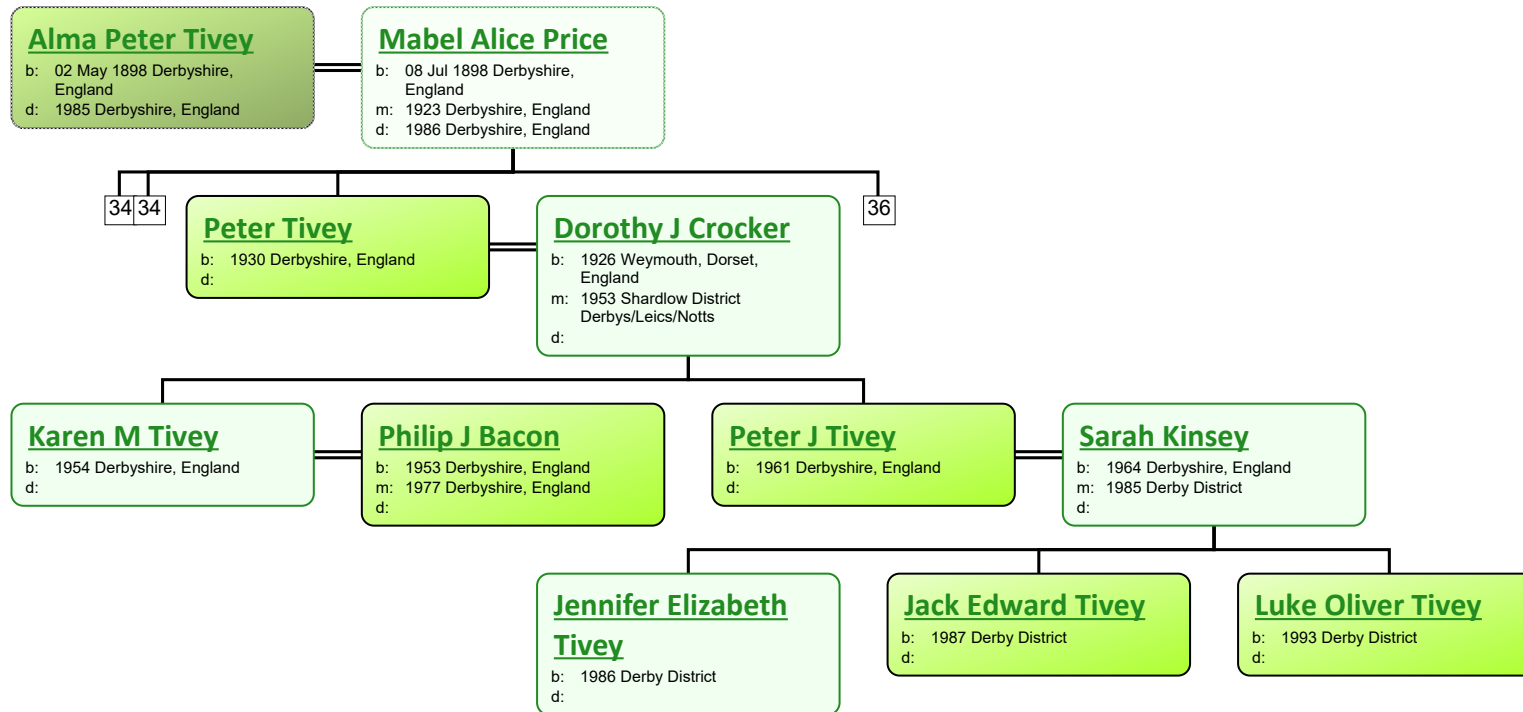

www.tiveyfamilytree.com

3

**Alice Corbett**

b: 1855 Derby, Derbyshire, England  
d: 1937 Hertfordshire, England

**Henry King**

b: Abt. 1857 Wheathampstead, Hertfordshire, England  
m: 19 May 1877 St Werburgh, Derby, Derbyshire, England

**Walter King**

b: 1879 Derby, Derbyshire, England  
d:

**Elizabeth Amelia King**

b: 1883 Derby, Derbyshire, England  
d:

**Harry King**

b: 1884 Wheathampstead, Hertfordshire, England; St Albans District Dec Qtr 1884 Volume 3a Page 504  
d:

23

**Frederick J Peters**

b: Hertfordshire  
m:  
d:

5

www.tiveyfamilytree.com

www.tiveyfamilytree.com

www.tiveyfamilytree.com

www.tiveyfamilytree.com

www.tiveyfamilytree.com

6

www.tiveyfamilytree.com

28

www.tiveyfamilytree.com

www.tiveyfamilytree.com

40