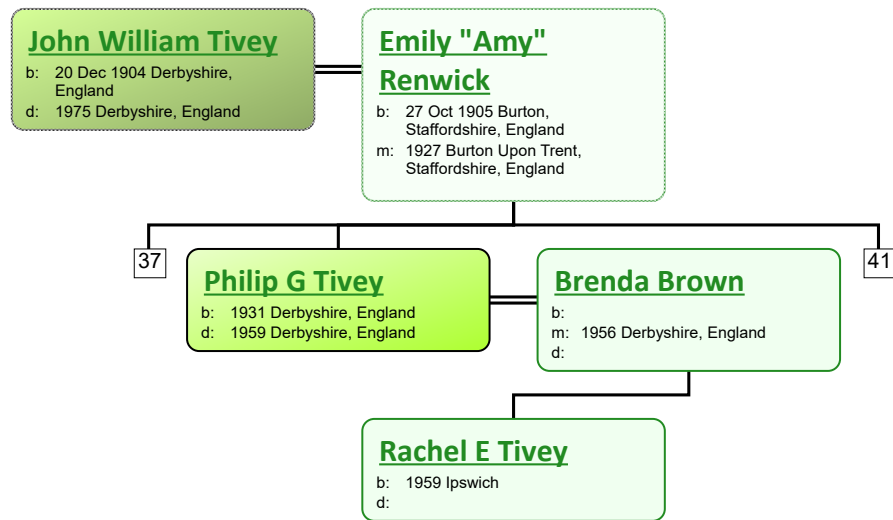

www.tiveyfamilytree.com

3

**Alice Corbett**

b: 1855 Derby, Derbyshire, England  
d: 1937 Hertfordshire, England

**Henry King**

b: Abt. 1857 Wheathampstead, Hertfordshire, England  
m: 19 May 1877 St Werburgh, Derby, Derbyshire, England

**Walter King**

b: 1879 Derby, Derbyshire, England  
d:

**Elizabeth Amelia King**

b: 1883 Derby, Derbyshire, England  
d:

**Harry King**

b: 1884 Wheathampstead, Hertfordshire, England; St Albans District Dec Qtr 1884 Volume 3a Page 504  
d:

23

**Frederick J Peters**

b: Hertfordshire  
m:  
d:

5

www.tiveyfamilytree.com

www.tiveyfamilytree.com

www.tiveyfamilytree.com

www.tiveyfamilytree.com

www.tiveyfamilytree.com

6

www.tiveyfamilytree.com

28

www.tiveyfamilytree.com

www.tiveyfamilytree.com

40